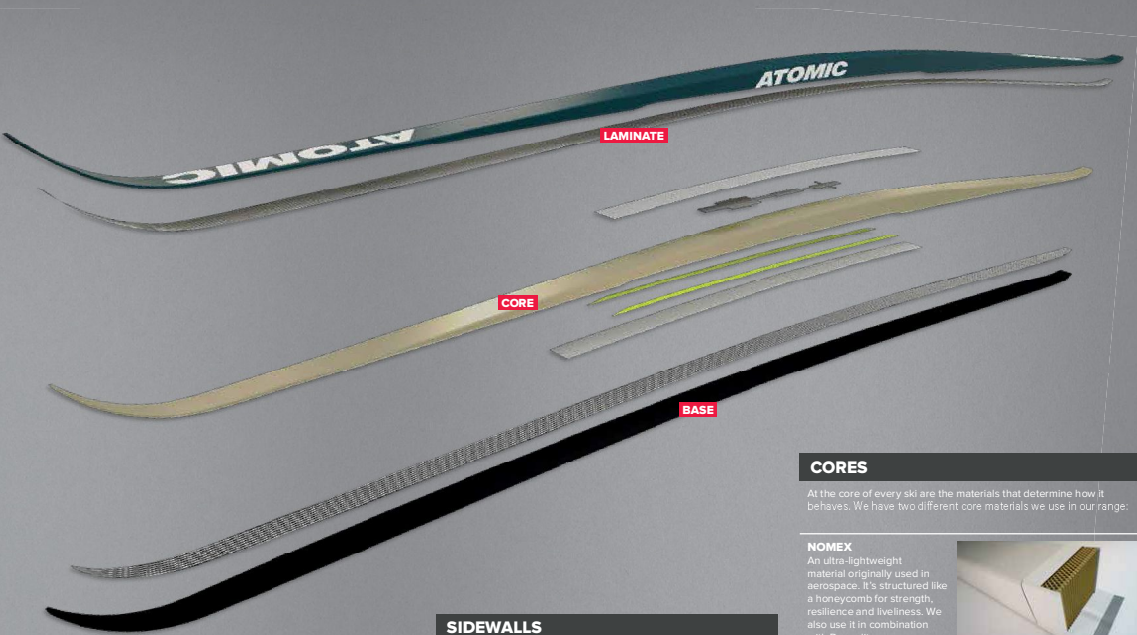

SKI TECHNOLOGY

LAMINATES

CARBON FIBREGLASS LAMINATE

FIBREGLASS LAMINATES

GRIP TECHNOLOGIES

SKINTEC

POSIGRIP 3D

G2 SYNCRO

SIDECUTS

BASES

White base: BI 5000 (World Cup base)

SIDEWALLS

STEP DOWN SIDEWALL

LIGHTWEIGHT WOOD SIDEWALL

for Redster WC Skates.

CORES

NOMEX

NOMEX CORES:

DENSOLITE

DENSOLITE CORES: