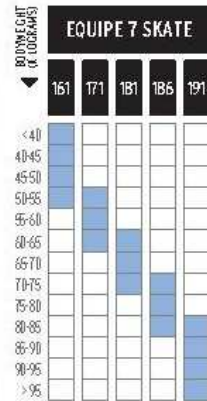

# NORDIC WEIGHT CHART

BODYWEIGHT (KILOGRAMS)

- S SOFT
- SM SOFT/MEDIUM
- M MEDIUM
- MH MEDIUM/HARD
- H HARD

FOR VERY GOOD SKIERS IN THEIR CATEGORY

**JUNIOR**

CLASSIC JUNIOR	SKATE JUNIOR
Ski length = Skier height +10 to 20 cm	Ski length = Skier height + 5 to 15 cm

**X-ADV 69 & 89**

Ski length = Skier height +/- 5 cm