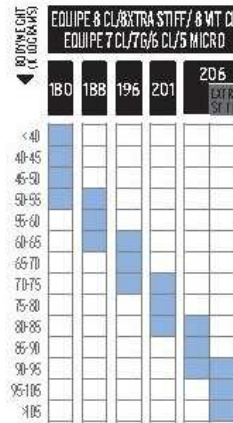

# NORDIC WEIGHT CHART

BODYWEIGHT (KILOGRAMS)

- S SOFT
- SM SOFT/MEDIUM
- M MEDIUM
- MH MEDIUM/HARD
- H HARD

FOR VERY GOOD SKIERS IN THEIR CATEGORY

**JUNIOR**

CLASSIC JUNIOR	SKATE JUNIOR
Ski length = Skier height +10 to 20 cm	Ski length = Skier height + 5 to 15 cm

**X-ADV 69 & 89**

Ski length = Skier height +/- 5 cm