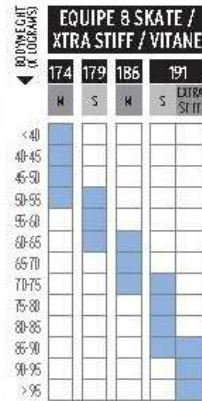

# NORDIC WEIGHT CHART

BODYWEIGHT (KILOGRAMS)

- S SOFT
- SM SOFT/MEDIUM
- M MEDIUM
- MH MEDIUM/HARD
- H HARD

FOR VERY GOOD SKIERS IN THEIR CATEGORY

**JUNIOR**

CLASSIC JUNIOR	SKATE JUNIOR
Ski length = Skier height +10 to 20 cm	Ski length = Skier height + 5 to 15 cm

**X-ADV 69 & 89**

Ski length = Skier height +/- 5 cm