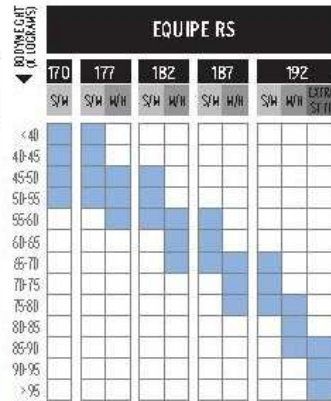

# NORDIC WEIGHT CHART

BODYWEIGHT (KILOGRAMS)

- S SOFT
- SM SOFT/MEDIUM
- M MEDIUM
- MH MEDIUM/HARD
- H HARD

FOR VERY GOOD SKIERS IN THEIR CATEGORY

**JUNIOR**

CLASSIC JUNIOR	SKATE JUNIOR
Ski length = Skier height +10 to 20 cm	Ski length = Skier height + 5 to 15 cm

**X-ADV 69 & 89**

Ski length = Skier height +/- 5 cm