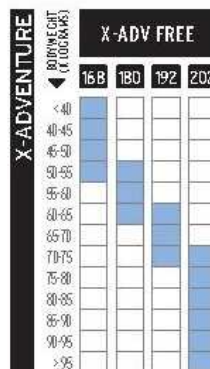

# NORDIC WEIGHT CHART

BODYWEIGHT (KILOGRAMS)

- S SOFT
- SM SOFT/MEDIUM
- M MEDIUM
- MH MEDIUM/HARD
- H HARD

FOR VERY GOOD SKIERS IN THEIR CATEGORY

**JUNIOR**

CLASSIC JUNIOR	SKATE JUNIOR
Ski length = Skier height +10 to 20 cm	Ski length = Skier height + 5 to 15 cm

**X-ADV 69 & 89**

Ski length = Skier height +/- 5 cm