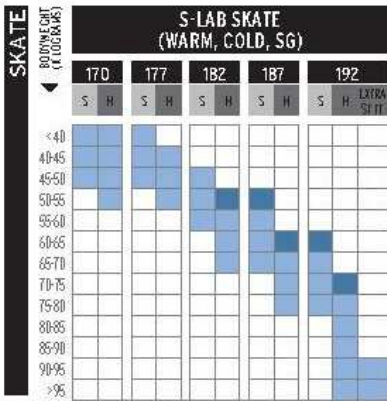

# NORDIC WEIGHT CHART

BODYWEIGHT (KILOGRAMS)

- S SOFT
- SM SOFT/MEDIUM
- M MEDIUM
- MH MEDIUM/HARD
- H HARD

FOR VERY GOOD SKIERS IN THEIR CATEGORY

**JUNIOR**

CLASSIC JUNIOR	SKATE JUNIOR
Ski length = Skier height +10 to 20 cm	Ski length = Skier height + 5 to 15 cm

**X-ADV 69 & 89**

Ski length = Skier height +/- 5 cm