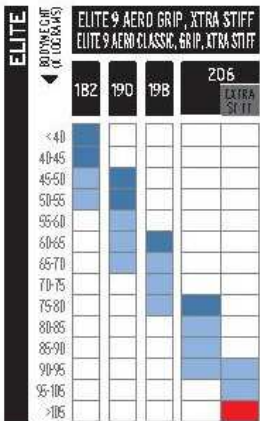

# NORDIC WEIGHT CHART

BODYWEIGHT (KILOGRAMS)

- S SOFT
- SM SOFT/MEDIUM
- M MEDIUM
- MH MEDIUM/HARD
- H HARD

FOR VERY GOOD SKIERS IN THEIR CATEGORY

**JUNIOR**

CLASSIC JUNIOR	SKATE JUNIOR
Ski length = Skier height +10 to 20 cm	Ski length = Skier height + 5 to 15 cm

**X-ADV 69 & 89**

Ski length = Skier height +/- 5 cm