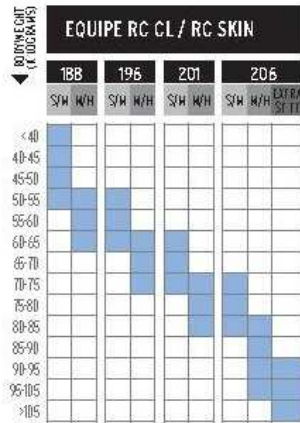

# NORDIC WEIGHT CHART

BODYWEIGHT (KILOGRAMS)

- S SOFT
- SM SOFT/MEDIUM
- M MEDIUM
- MH MEDIUM/HARD
- H HARD

FOR VERY GOOD SKIERS IN THEIR CATEGORY

**JUNIOR**

CLASSIC JUNIOR	SKATE JUNIOR
Ski length = Skier height +10 to 20 cm	Ski length = Skier height + 5 to 15 cm

**X-ADV 69 & 89**

Ski length = Skier height +/- 5 cm