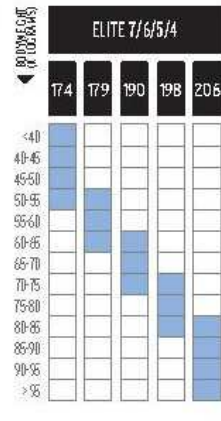

# NORDIC WEIGHT CHART

BODYWEIGHT (KILOGRAMS)

- S SOFT
- SM SOFT/MEDIUM
- M MEDIUM
- MH MEDIUM/HARD
- H HARD

FOR VERY GOOD SKIERS IN THEIR CATEGORY

**JUNIOR**

CLASSIC JUNIOR	SKATE JUNIOR
Ski length = Skier height +10 to 20 cm	Ski length = Skier height + 5 to 15 cm

**X-ADV 69 & 89**

Ski length = Skier height +/- 5 cm