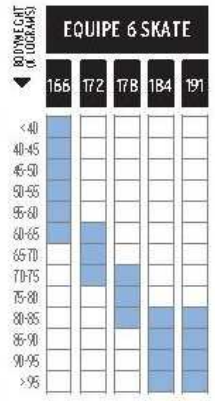

# NORDIC WEIGHT CHART

BODYWEIGHT (KILOGRAMS)

- S SOFT
- SM SOFT/MEDIUM
- M MEDIUM
- MH MEDIUM/HARD
- H HARD

FOR VERY GOOD SKIERS IN THEIR CATEGORY

**JUNIOR**

CLASSIC JUNIOR	SKATE JUNIOR
Ski length = Skier height +10 to 20 cm	Ski length = Skier height + 5 to 15 cm

**X-ADV 69 & 89**

Ski length = Skier height +/- 5 cm