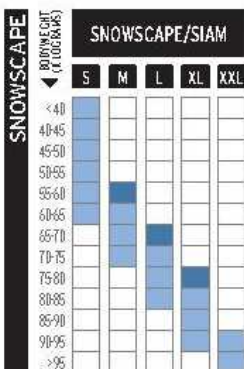

# NORDIC WEIGHT CHART

BODYWEIGHT (KILOGRAMS)

- S SOFT
- SM SOFT/MEDIUM
- M MEDIUM
- MH MEDIUM/HARD
- H HARD

FOR VERY GOOD SKIERS IN THEIR CATEGORY

**JUNIOR**

CLASSIC JUNIOR	SKATE JUNIOR
Ski length = Skier height +10 to 20 cm	Ski length = Skier height + 5 to 15 cm

**X-ADV 69 & 89**

Ski length = Skier height +/- 5 cm