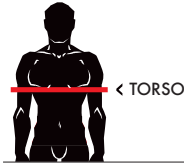

## S/LAB SENSE VEST UNISEX FIT & OUTPEAK - UNISEX PACK

TORSO DIAMETER		XS	S	M	L	XL
CM	Mini	84	88.5	95.5	101.5	108
	Maxi	89	96	102.5	108.5	115
INCH	Mini	33	34.5	37.5	39.5	42
	Maxi	35	37.5	40	42.5	45

< TORSO

## ADV SKIN VEST - WOMEN FIT

TORSO DIAMETER		XXS	XS	S	M	L
CM	Mini	76	81	86	90	96
	Maxi	81.5	86.5	90.5	96.5	102
INCH	Mini	23	32	34	35.5	37.5
	Maxi	32	34	35.5	37.5	40

< TORSO