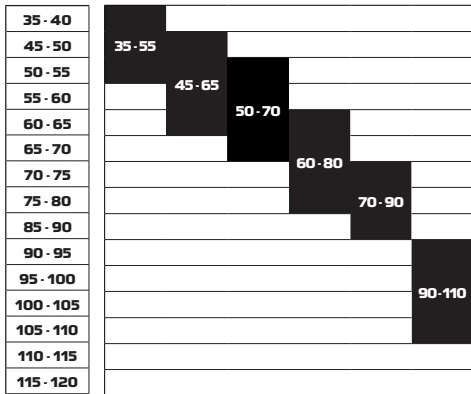

BODY WEIGHT CHARTS

RACING & PERF

Models : S/SERIES SKATE | RS 10

SIZES	170	177	182	187	192
					X stiff
SKIN					
UNIVERSAL	●	●	●	●	●
BLUE		●	●	●	●
RED		●	●	●	●
ZERO					

RACING & PERF / TRAINING CLASSIC

Models : S/SERIES CLASSIC AND eSKIN | RC CLASSIC - eSKIN - CX

178	188			196			201			206			
MED	SOFT	MED	HARD	SOFT	MED	HARD	SOFT	MED	HARD	SOFT	MED	HARD	X-HARD
●	●	●	●	●	●	●	●	●	●	●	●	●	●
●	●			●	●		●	●		●	●	●	●
	●			●	●		●	●		●	●		
	●			●	●		●	●		●	●		
				●			●			●			

RC+ Eskin + RC7+ eSKIN + RC8

SIZES	174	182	190	198	206
					X stiff
35 - 40					
40 - 45					
45 - 50	40-55				
50 - 55					
55 - 60		50-65			
60 - 65			60-75		
65 - 70					
70 - 75				70-85	
75 - 80					
80 - 85					
85 - 90				80-95	
90 - 95					90

Model : RC7

SIZES	188	196	201	206
35 - 40				
40 - 45				
45 - 50				
50 - 55				
55 - 60	55-65			
60 - 65				
65 - 70		60-70		
70 - 75				
75 - 80			70-80	
80 - 85				
85 - 90				
90 - 95				80

BODY WEIGHT CHARTS