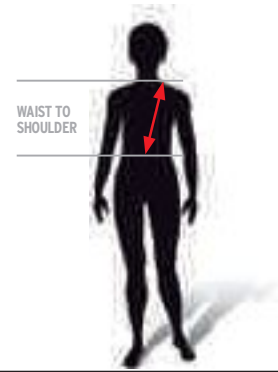

# SHAPE CHARACTERISTICS & SIZING CHART

## MEN

MEN (CM)	XS	S	M	L	XL
HEIGHT	163-168	168-173	173-178	178-183	183-188
WAIST TO SHOULDER	40-42,6	42,7-45	45,1-48	48,1-51	51,1-53
MEN (INCHES)	XS	S	M	L	XL
HEIGHT	5'4"-5'6"	5'6"-5'8"	5'8"-5'9"	5'9"-6'0"	6'0"-6'2"
WAIST TO SHOULDER	15.7"-16.8"	16.8"-17.8"	17.8"-18.8"	18.8"-19.8"	19.8"-20.8"

## WOMEN

WOMEN (CM)	XS	S	M	L
HEIGHT	156-161	161-166	166-170	170-175
WAIST TO SHOULDER	39-41	41-43	43-45	45-48
WOMEN (INCHES)	XS	S	M	L
HEIGHT	5'2"-5'3"	5'3"-5'5"	5'5"-5'6"	5'6"-5'8"
WAIST TO SHOULDER	15.4"-16.1"	16.1"-16.9"	16.9"-17.7"	17.7"-18.9"