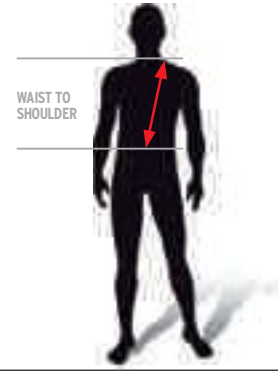

# SHAPE CHARACTERISTICS & SIZING CHART

## MEN

MEN (CM)	XS	S	M	L	XL
HEIGHT	163-168	168-173	173-178	178-183	183-188
WAIST TO SHOULDER	40-42,6	42,7-45	45,1-48	48,1-51	51,1-53
MEN (INCHES)	XS	S	M	L	XL
HEIGHT	5'4"-5'6"	5'6"-5'8"	5'8"-5'9"	5'9"-6'0"	6'0"-6'2"
WAIST TO SHOULDER	15.7"-16.8"	16.8"-17.8"	17.8"-18.8"	18.8"-19.8"	19.8"-20.8"

## WOMEN

WOMEN (CM)	XS	S	M	L
HEIGHT	156-161	161-166	166-170	170-175
WAIST TO SHOULDER	39-41	41-43	43-45	45-48
WOMEN (INCHES)	XS	S	M	L
HEIGHT	5'2"-5'3"	5'3"-5'5"	5'5"-5'6"	5'6"-5'8"
WAIST TO SHOULDER	15.4"-16.1"	16.1"-16.9"	16.9"-17.7"	17.7"-18.9"